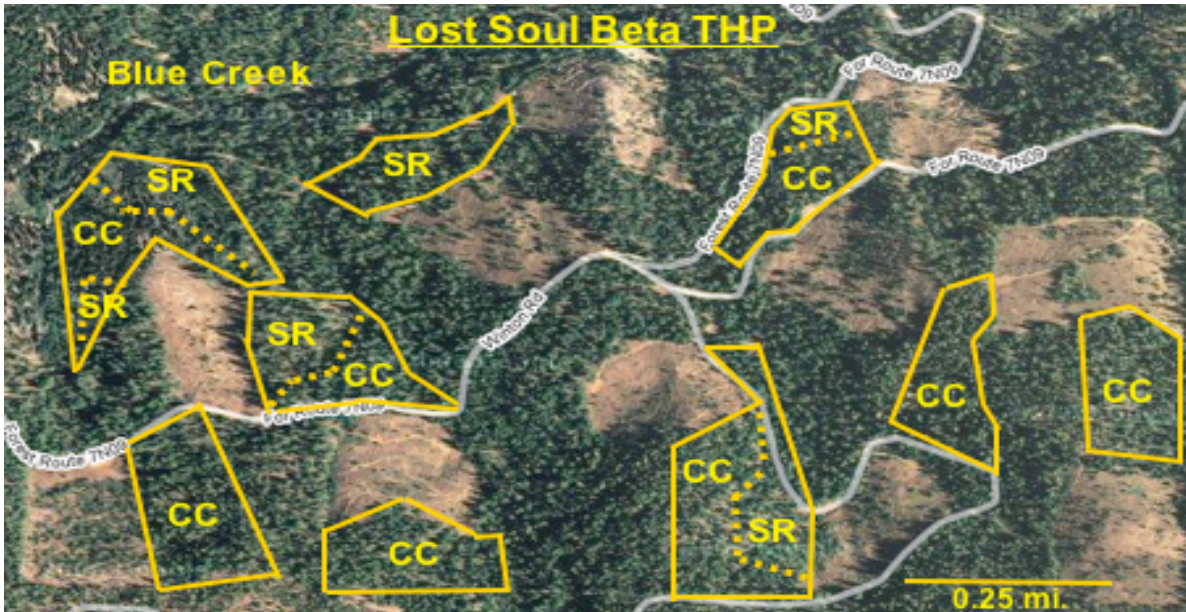

## SPI THPs in Calaveras County

Year	Even-Aged *	% Even-Aged of Total Ac.	Clear-Cut	Shelter-Wood	Selection	Sanitation Salvage	Other	Total Acres
Lost Soul Beta	158	91.9	114	44	6	7	1	172

CC = Clearcut

SR = Shelterwood Removal